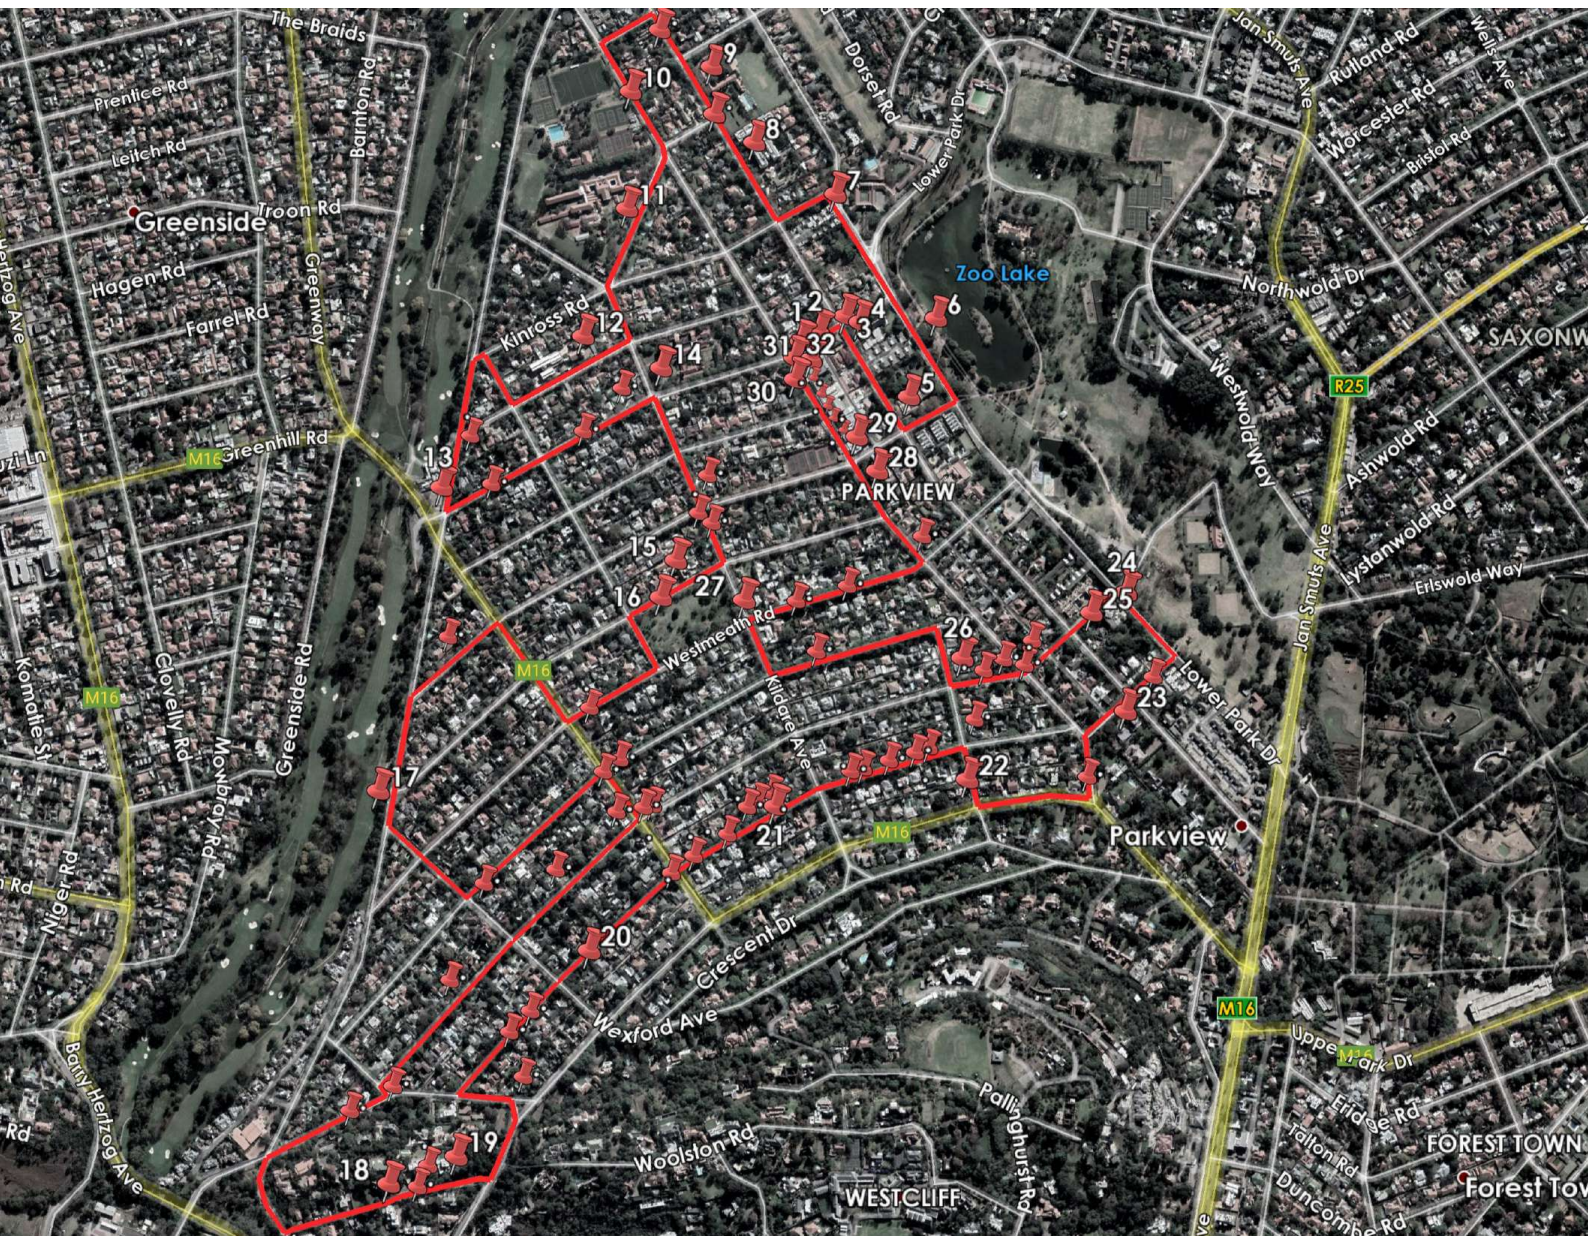

10kms of Parkview Heritage Highlights

HERITAGE DAY RUN

SEP 2021

Find map on GoogleMaps here: https://www.google.com/maps/d/u/0/edit?mid=1HQt_fzozQZf2godssMPW3cwV3RVya0Eq&usp=sharing

01. Tyrone High Street - corner Tyrone and Selkirk
02. BP Garage
03. Parkview Post Office
04. St Peter's By The Lake
05. Christian Scientist Church
06. Zoo Lake
07. 7 Houses
08. Kirstenbosch
09. Parkview Senior
10. Parktown High School for Girls Sports Field
11. Parktown High School for Girls
12. St Marks Coptic Cathedral
13. Parkview Golf Club
14. Parkview Junior School
15. St. Columba's
16. George Hay Park

17. Parkview Golf Course
18. Sivananda School of Yoga
19. High Acres
20. Parkview Castle
21. Utango
22. Shirley/ Digby House
23. NG Kerk
24. Alliance Francaise
25. Tree Tops
26. Villa Vanilla
27. George Hay Park Sub Station
28. St Francis of Assisi Anglican Church
29. Tyrone High Street - corner Tyrone and Roscommon
30. Parkview Library
31. Old Lake Cinema
32. Weber House

5kms of Parkview Heritage Highlights HERITAGE DAY RUN

SEP 2021

Find map on GoogleMaps here: <https://www.google.com/maps/d/u/0/edit?mid=14xdZ-81F9kFbnPOERyl6oIGAu7qWDTrm&usp=sharing>

THE
FOR
WITH

JOHANNESBURG
HERITAGE FOUNDATION